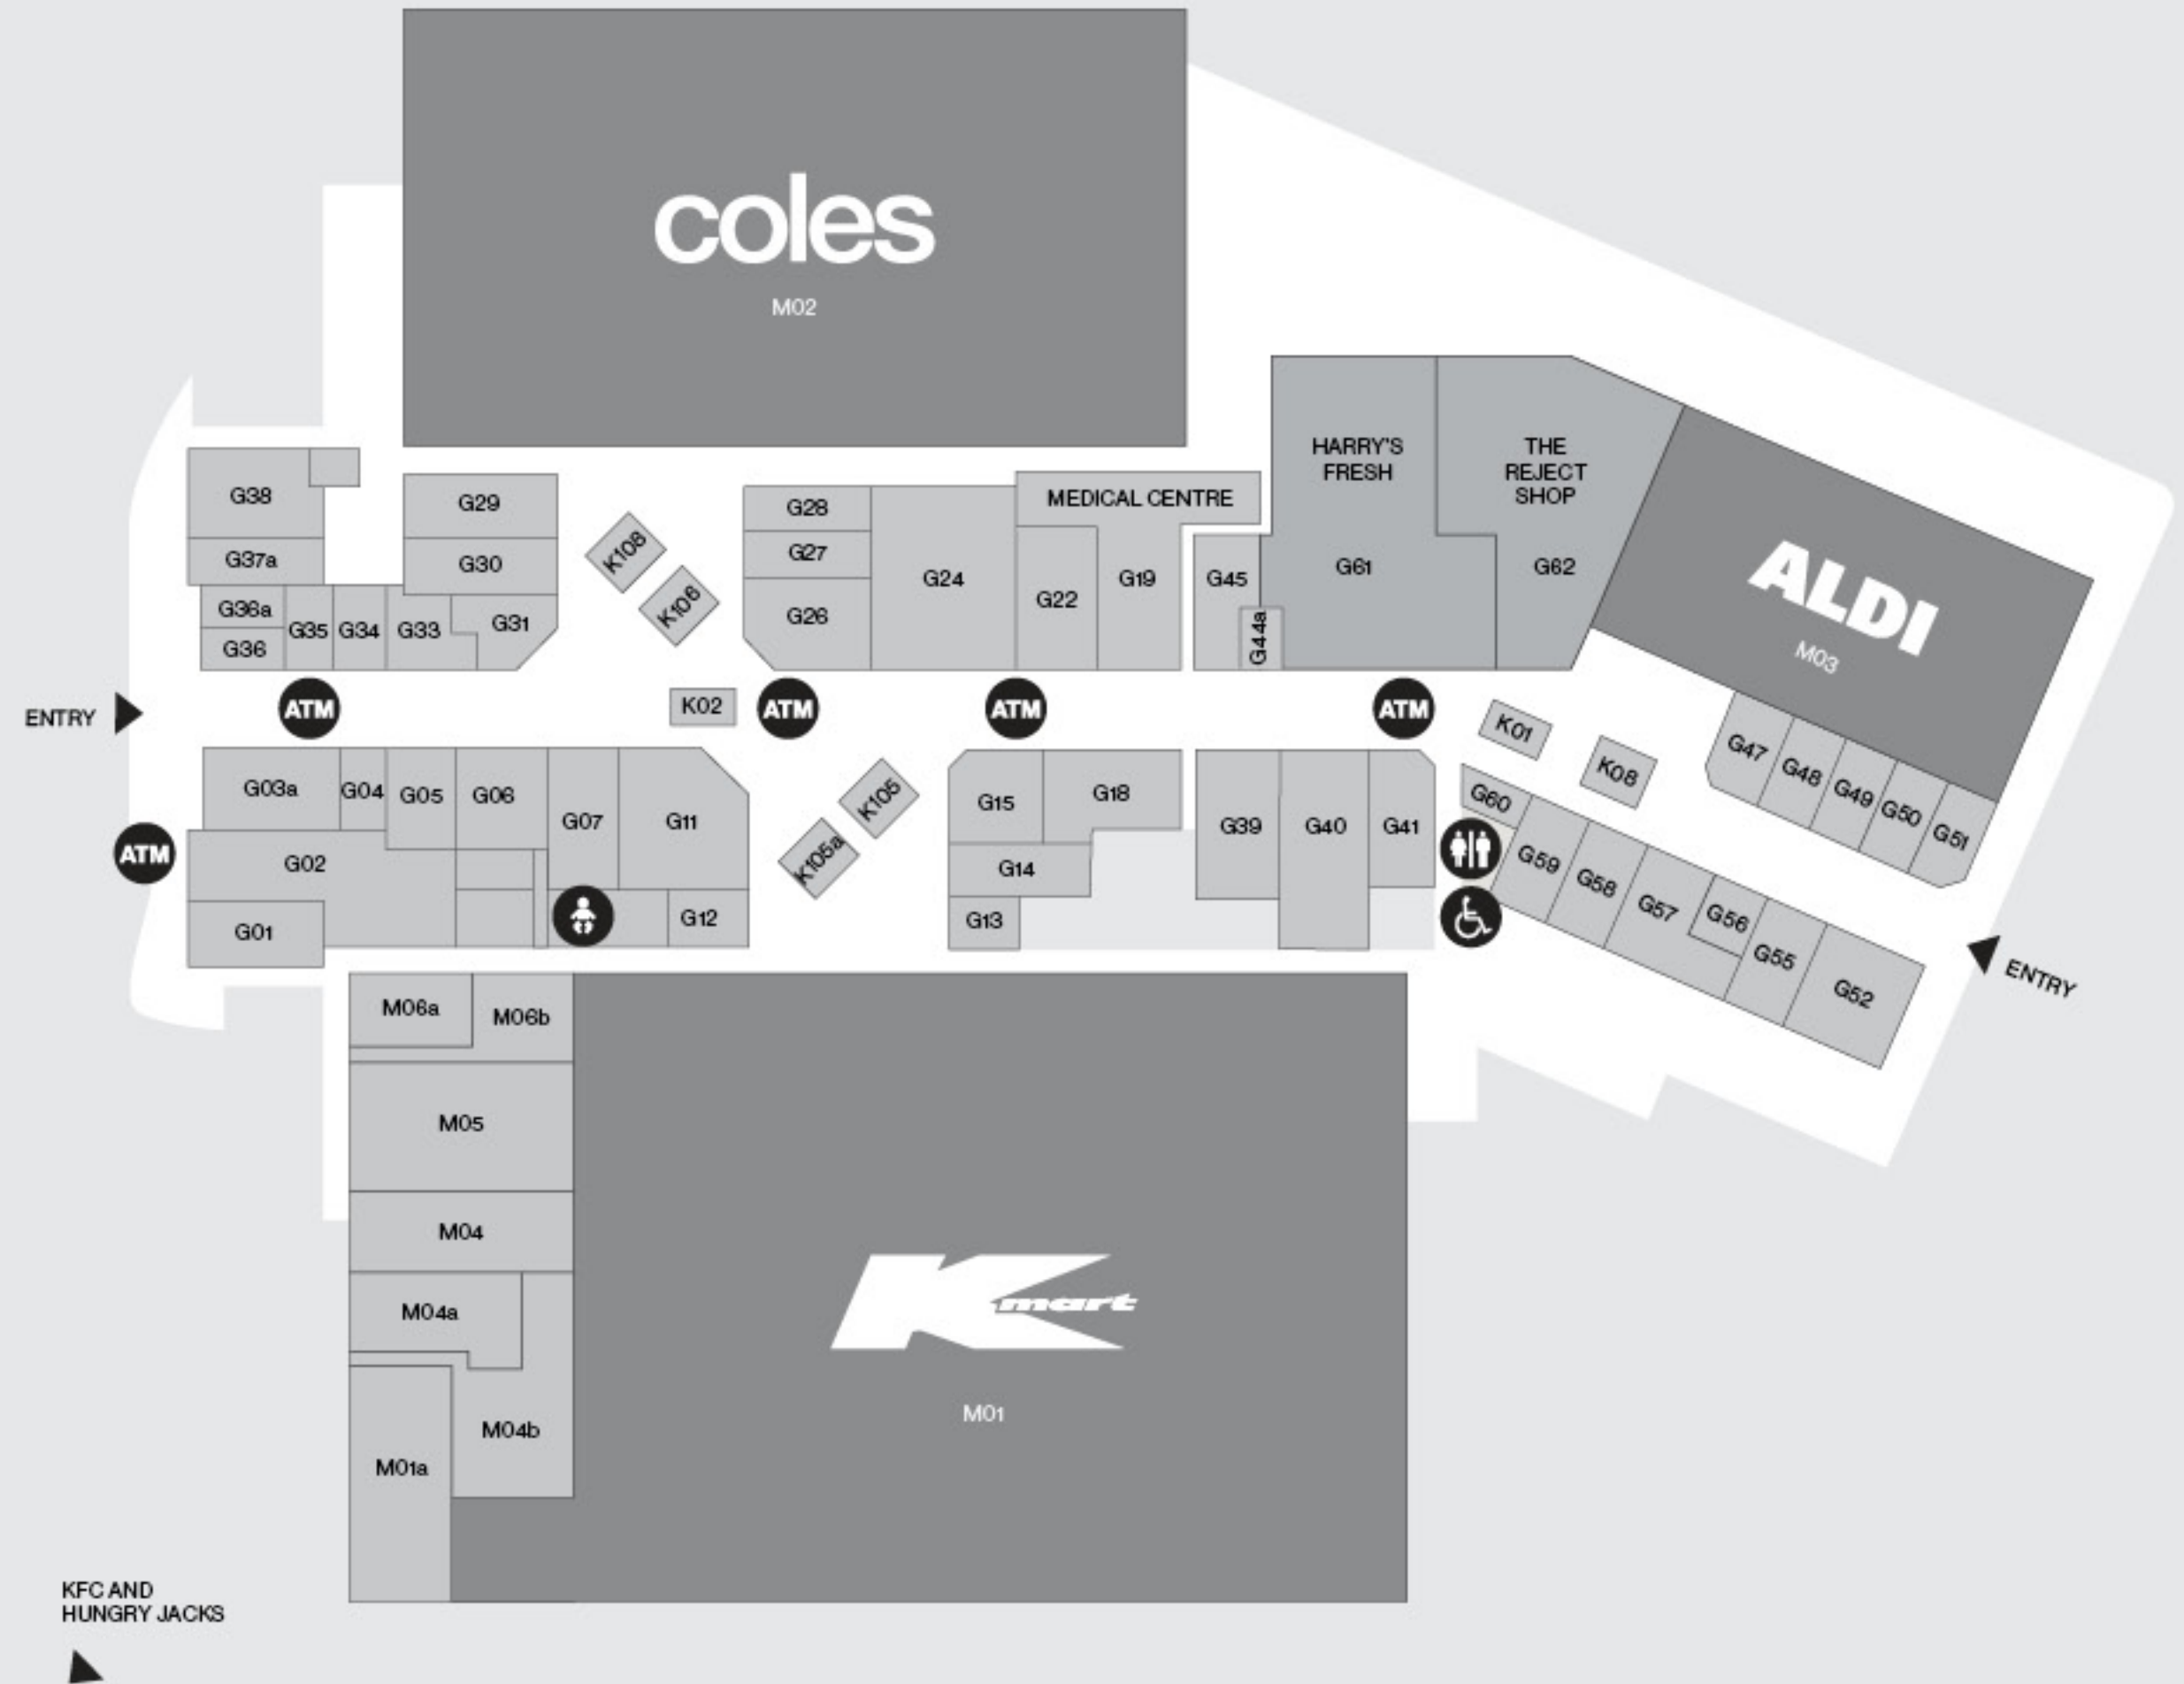

# CENTRE MAP

<b>FS01</b>	Hungry Jack's	<b>G44A</b>	Lash & Brow by Jenny
<b>FS02</b>	KFC	<b>G45</b>	Amplifon
<b>G01</b>	Subway	<b>G47</b>	Keilor Downs Asian Food
<b>G02</b>	Commonwealth Bank	<b>G48</b>	Panda Massage
<b>G03A</b>	Burger Road	<b>G49</b>	Zarifas Collection
<b>G04</b>	Four Square Hair and Beauty	<b>G50</b>	Yummy Donut Kreme
<b>G05</b>	La Fleurette	<b>G51</b>	Keilor Downs Coin Laundry
<b>G06</b>	SportsCo	<b>G52</b>	About Taylor Café
<b>G07</b>	Contony	<b>G55</b>	Beauteland
<b>G11</b>	Better Home	<b>G56</b>	Fix A Fone
<b>G12</b>	Odyssey Nails	<b>G57</b>	Australia Post
<b>G13</b>	Yang Yang Chinese Massage	<b>G58</b>	Kings Barber Shoppe
<b>G14</b>	CTC	<b>G59</b>	Allechante
<b>G15</b>	Hosking Jewellers	<b>G60</b>	Teaser
<b>G18</b>	Specsavers	<b>G61</b>	Harry's Fresh
<b>G19</b>	Plaza Medical Centre	<b>G62</b>	The Reject Shop
<b>G22</b>	Keilor Dental	<b>K01</b>	Mister Minit
<b>G24</b>	Quality Pharmacy	<b>K02</b>	VACANT
<b>G26</b>	Five Star Deli	<b>K08</b>	Michel's Patisserie
<b>G27</b>	VACANT	<b>K105A</b>	MyFone Repairs
<b>G28</b>	Bakers Delight	<b>K105</b>	Sushi Sushi
<b>G29</b>	Keilor Seafood	<b>K106</b>	Boost Juice
<b>G30</b>	Keilor Premium Meats	<b>K108</b>	Bami Rolls
<b>G31</b>	Bonbons Bakery	<b>M01</b>	Kmart
<b>G33</b>	Kingsmen Hair	<b>M01A</b>	Mycar Tyre & Auto
<b>G34</b>	Keilor Downs Plaza Lotto	<b>M02</b>	Coles
<b>G35</b>	Alteration Bar	<b>M02</b>	Liquorland
<b>G36</b>	Cedar Coffee	<b>M03</b>	Aldi
<b>G36A</b>	Keilor Downs Noodle Bar	<b>M04</b>	Vacant
<b>G37A</b>	Grillin' Greeks	<b>M04A</b>	Parliament of Victoria
<b>G38</b>	Zambrero	<b>M04B</b>	4ME Pilates+
<b>G40</b>	Pacific Asian	<b>M05</b>	Anytime Fitness
<b>G41</b>	Thrive Health and Nutrition	<b>M06B</b>	Kumon Education Centre

KEILOR CENTRAL